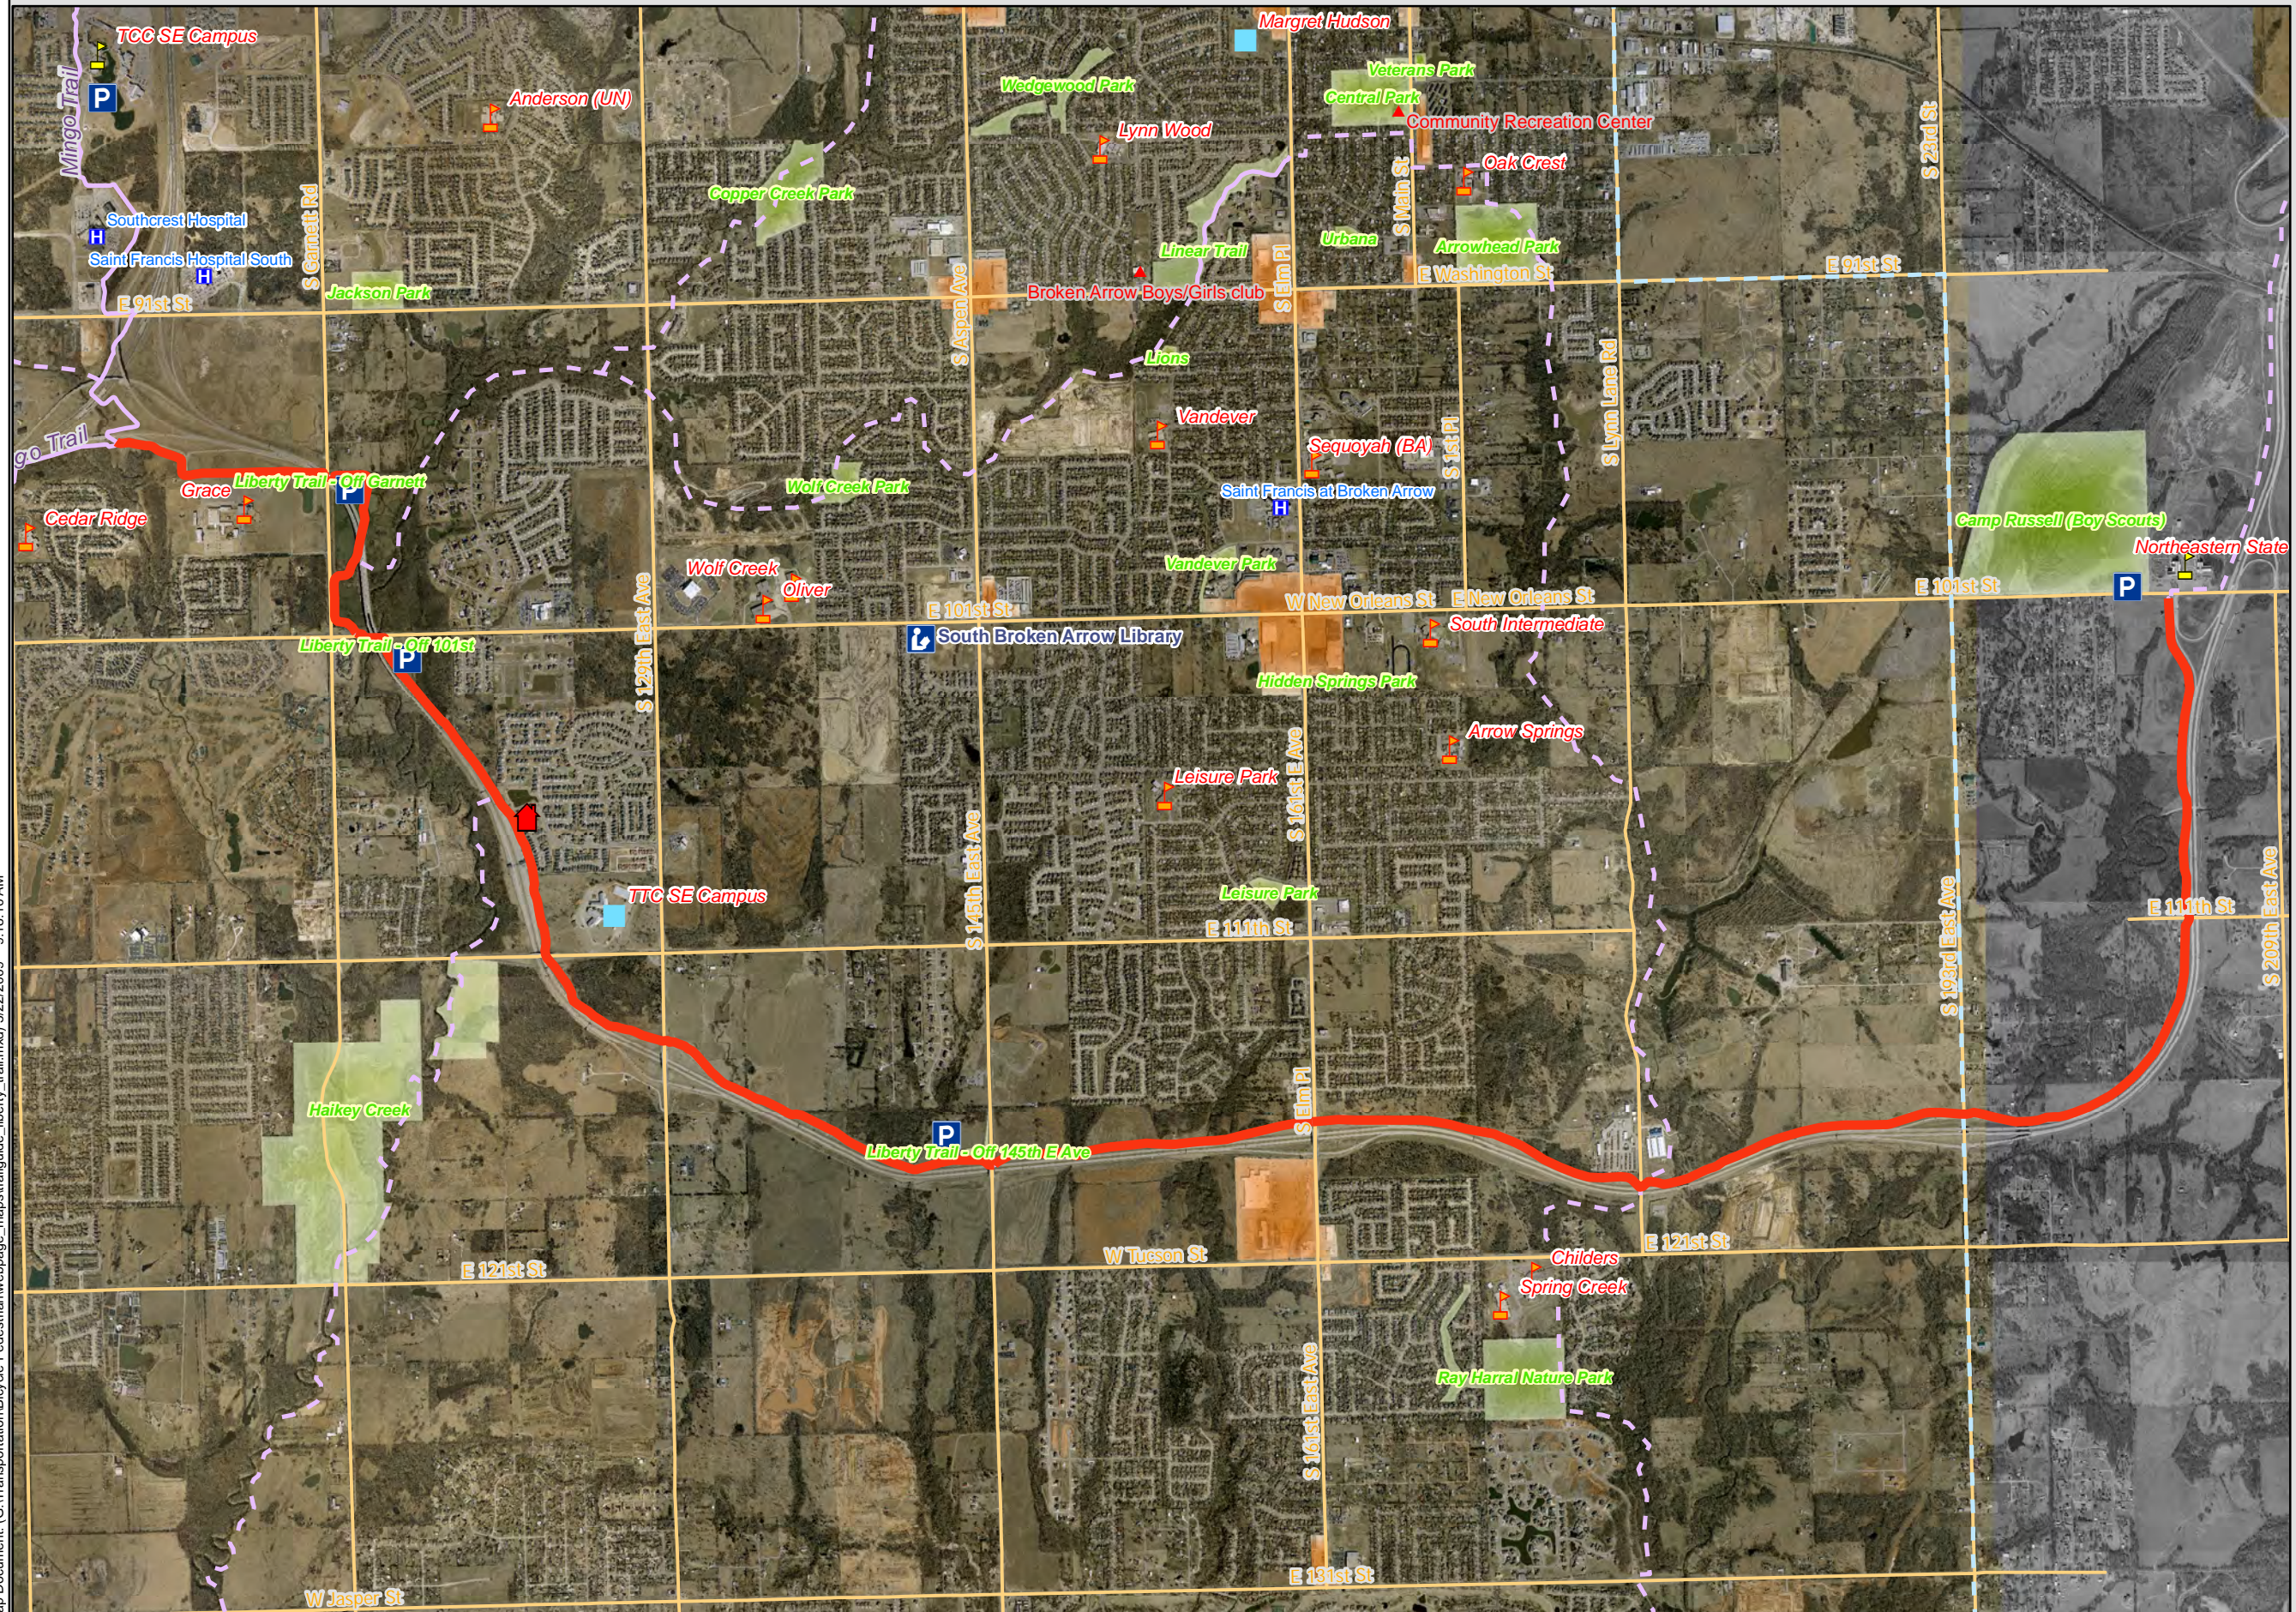

Liberty Trail

Legend

- Liberty Trail
- Trail Type
  - Existing Bikeway/Lane
  - Planned Bikeway
  - Existing Unpaved Trail
  - Existing Multi-Use Trail
  - Planned Multi-Use Trail
  - Funded Trail Project
- Trail Facilities
  - Access Point
  - Kayaking
  - Neighborhood Access
  - Libraries
  - Transit Stations
  - Hospitals
  - Recreation Centers
- Education Facilities
  - College
  - School
  - Special or Vocational School
  - Sports or Arts Facility
- Major Arterials
- Shopping Areas
- Employment Centers
- Parks

www.inco.org/transportation/trails.htm